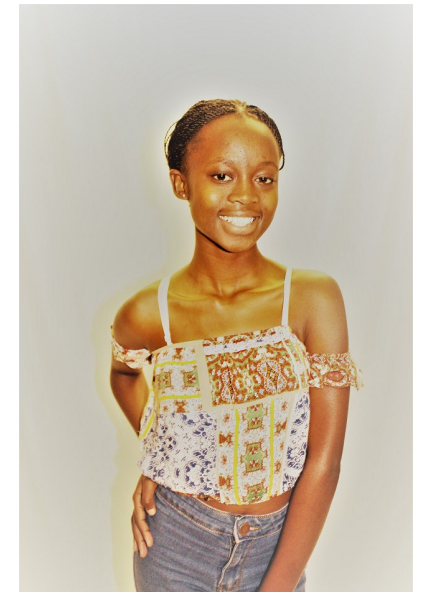

ASIPHE XOLANI

Height 157cm Bust 76cm A Waist 76cm Hips 76cm Dress 30 EU/0 US/2
UK Shoe 34.5 EU/3.5 US/2 UK Hair Black Eyes Brown Age 24

Email: info@mmwescoutmanagement.co.za

Tel: 065 274 5607