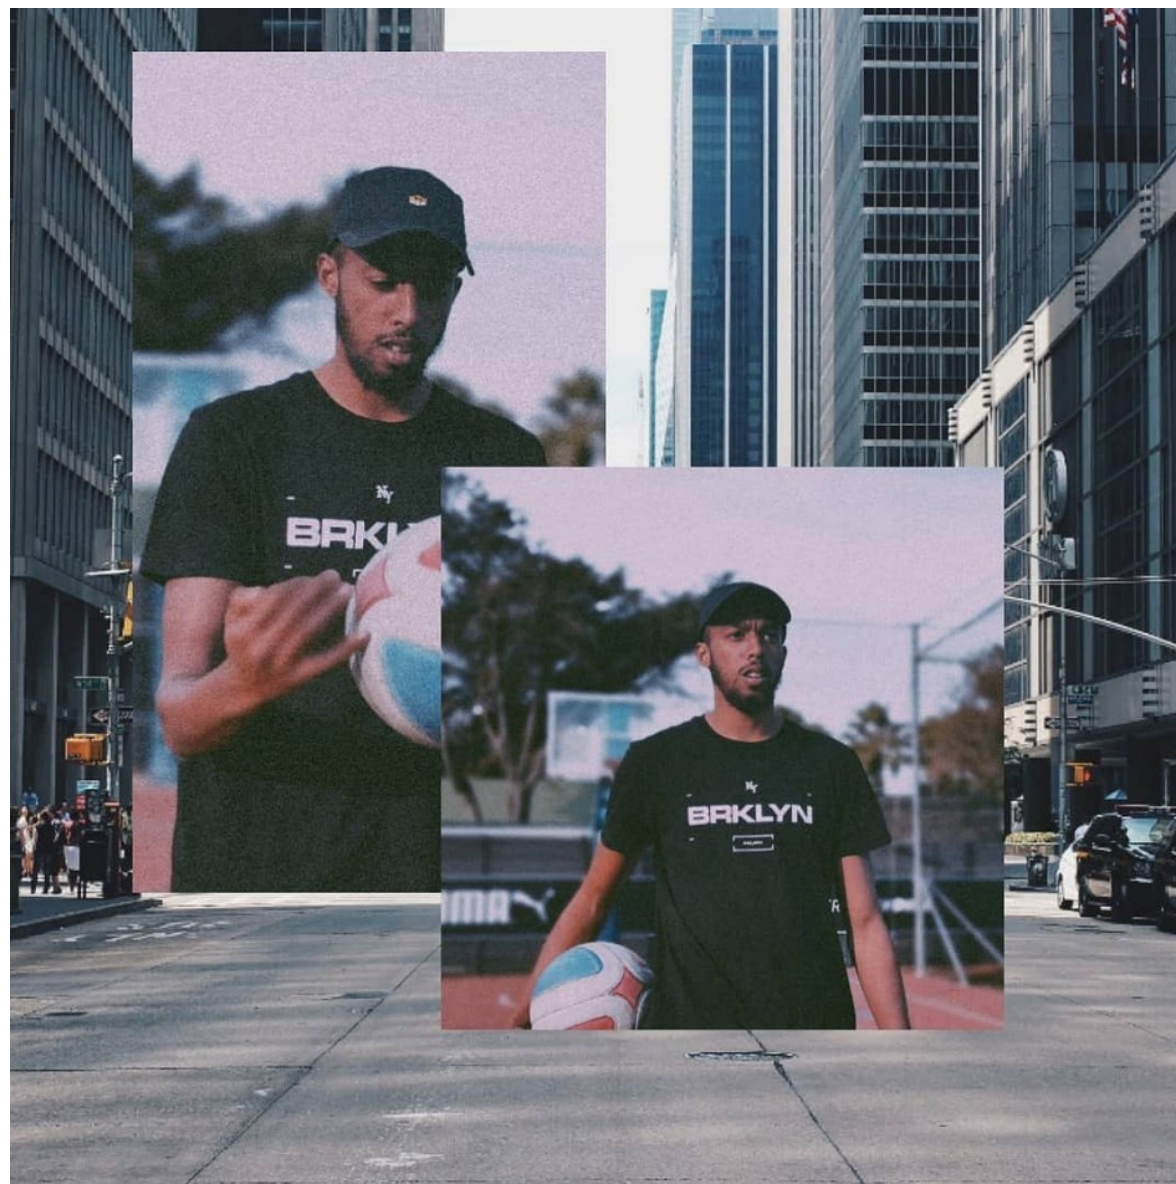

NAJEEH FRIZLAAR

Height 185cm Shoe 46 EU/11.5 US/11 UK Hair Black Eyes Brown Age 27

## NAJEEH FRIZLAAR

Height 185cm Shoe 46 EU/11.5 US/11 UK Hair Black Eyes Brown Age 27

NAJEEH FRIZLAAR

Height 185cm Shoe 46 EU/11.5 US/11 UK Hair Black Eyes Brown Age 27

## NAJEEH FRIZLAAR

Height 185cm Shoe 46 EU/11.5 US/11 UK Hair Black Eyes Brown Age 27