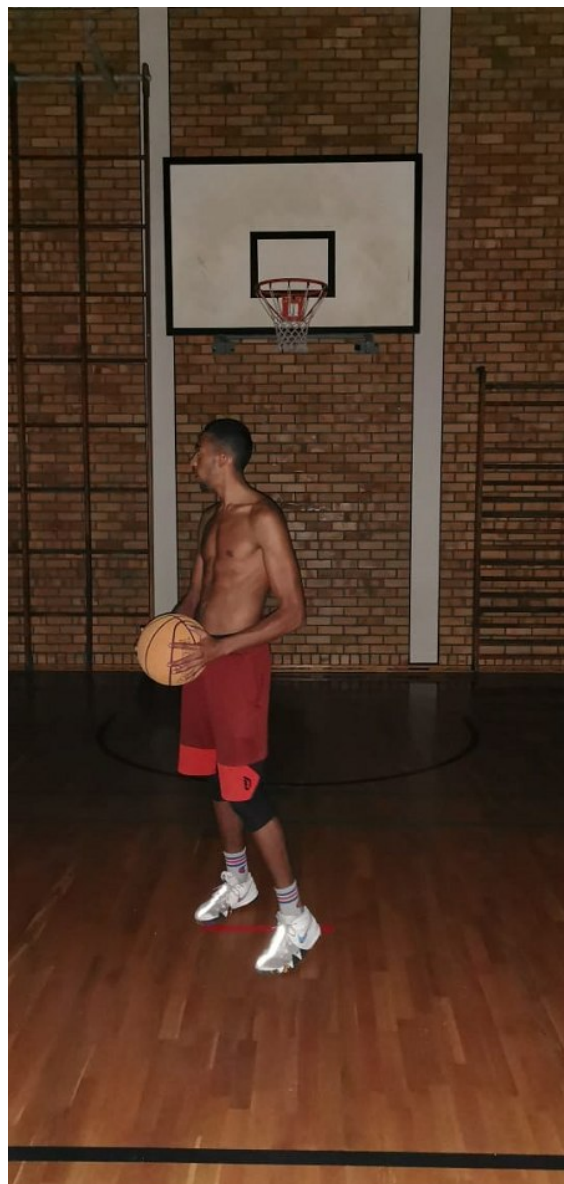

NAJEEH FRIZLAAR

Height 185cm Shoe 46 EU/11.5 US/11 UK Hair Black Eyes Brown Age 27

## NAJEEH FRIZLAAR

Height 185cm Shoe 46 EU/11.5 US/11 UK Hair Black Eyes Brown Age 27

NAJEEH FRIZLAAR

Height 185cm Shoe 46 EU/11.5 US/11 UK Hair Black Eyes Brown Age 27

## NAJEEH FRIZLAAR

Height 185cm Shoe 46 EU/11.5 US/11 UK Hair Black Eyes Brown Age 27