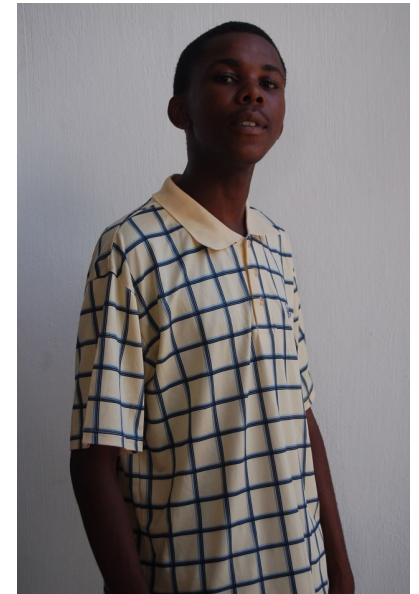

BULELANI G

Height 180cm Waist 79cm Shoe 42.5 EU/9 US/8.5 UK Hair Black
Eyes Brown Age 22

Email: info@mmwescoutmanagement.co.za

Tel: +27 (0)81 513 4874