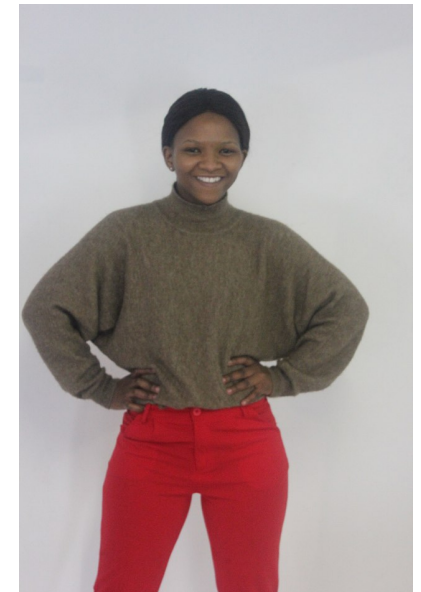

## SISONKE MBENGA

Height 164cm Bust 77cm A Waist 78cm Hips 76cm Dress 30-32 EU/0-2  
US/2-4 UK Shoe 35 EU/4 US/2.5 UK Hair Black Eyes Brown Age 31

Email: [info@mmwescoutmanagement.co.za](mailto:info@mmwescoutmanagement.co.za)