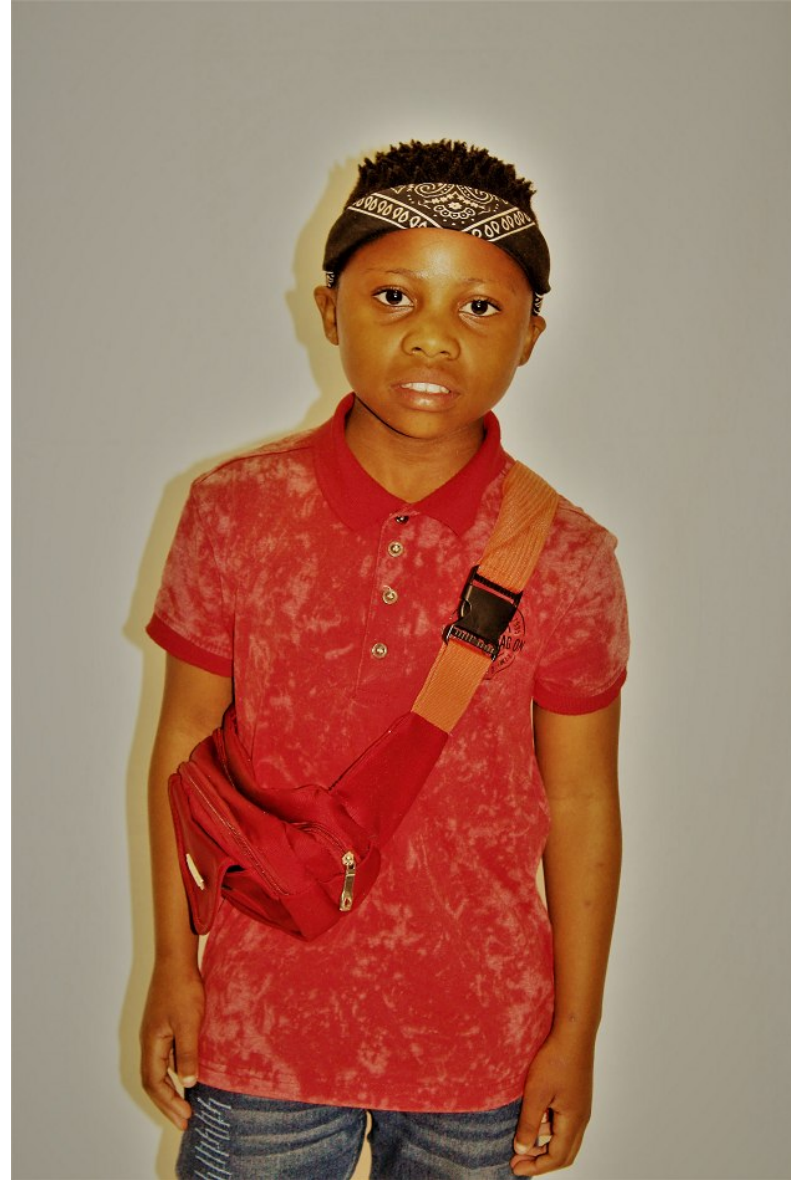

NHLANHLA GONGOTHA

Height 147cm Shoe 32 EU/1 US/13 UK (kids) Size 11 - 12 Top S Bottom S Hair Black Eyes Brown Age 19

NHLANHLA GONGOTHA

Height 147cm Shoe 32 EU/1 US/13 UK (kids) Size 11 - 12 Top S Bottom S Hair Black Eyes Brown Age 19