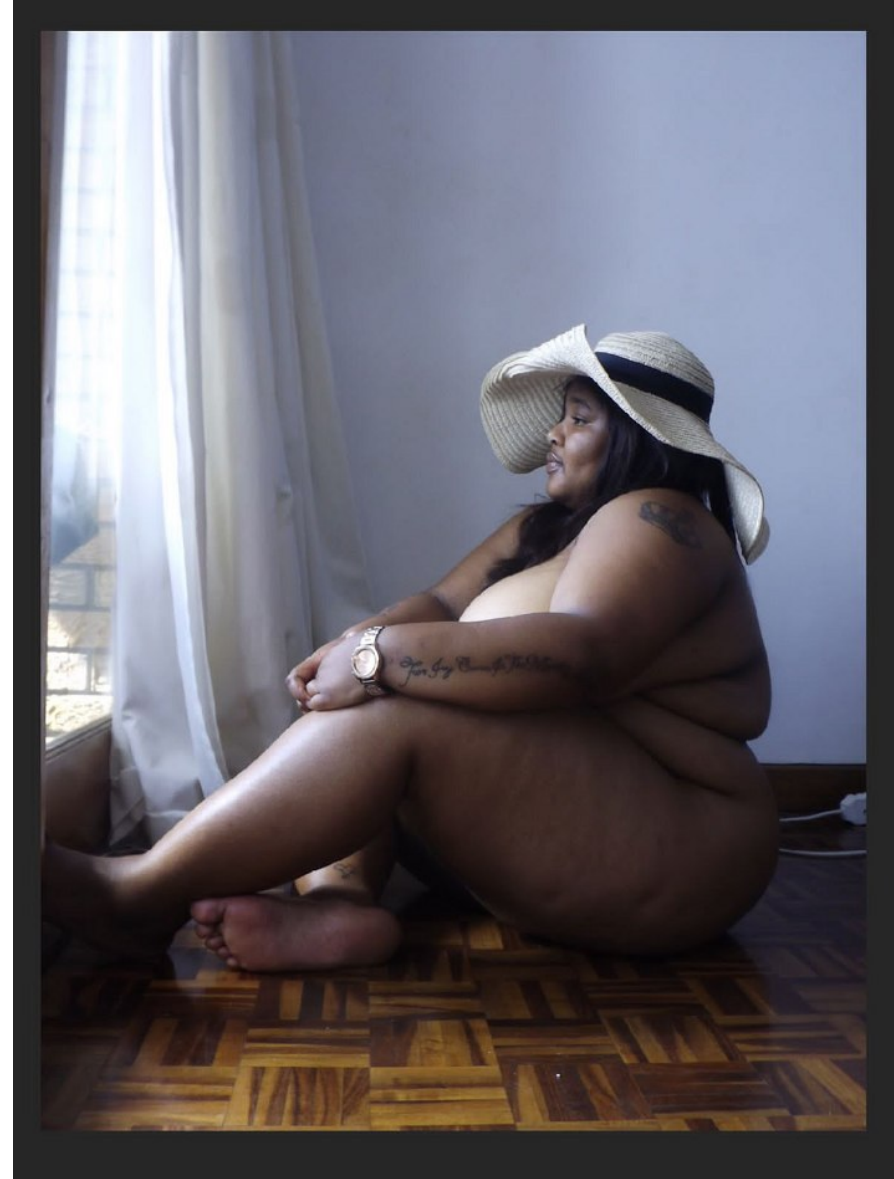

NOLUBABALO MALANGENI

Height 157cm Bust 112cm F Waist 112cm Hips 107cm Dress 44 EU/14 US/16 UK Shoe 40.5 EU/9.5 US/7 UK Hair Black Eyes Brown Age 31

NOLUBABALO MALANGENI

Height 157cm Bust 112cm F Waist 112cm Hips 107cm Dress 44 EU/14 US/16 UK Shoe 40.5 EU/9.5 US/7 UK Hair Black Eyes Brown Age 31